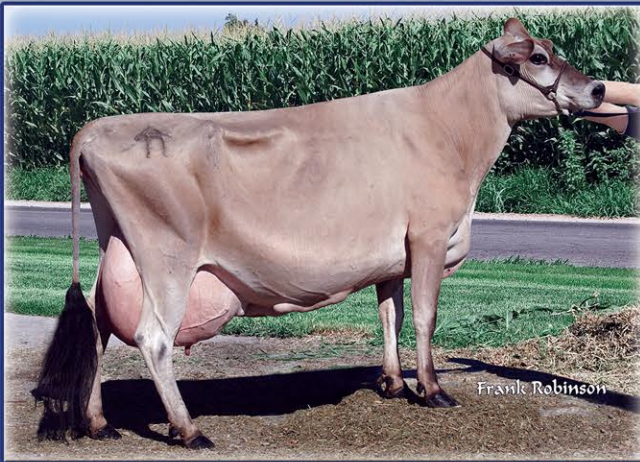

Ahlem BSB Princess 6112, E-93%

2-1 291 16,140 4.3% 696 3.9% 625 DHIR
3-1 305 23,960 4.4% 1,056 4.0% 953 95DCR
4-5 305 26,850 4.9% 1,310 3.7% 996 94DCR

- 34 registered progeny
- Three sons in A.I. including **Ahlem Jace Sentry-ET**
- Many high producing and high scoring descendants including 12 daughters over 20,000M actual and four appraised Excellent
- Dam of **Ahlem B John Princess 3183-ET, E-91%**, with over 275,000M lifetime production, owned by Gerald Leaufenberg, WI. She has had numerous sons and grandsons in A.I.
- She is the third dam of **Ahlem latola Princess 33280, E-90%**, who is the dam of **Ahlem Headline Pharoah 21795** at Select Sires and **Ahlem Jupiter Princess 40390, VG-83%**, GJPI +205

Ahlem Avery Buttons 8100, E-94%

1-10 305 2x 18,520 4.6% 854 3.5% 642 95DCR
2-9 305 2x 22,660 4.4% 996 3.8% 871 95DCR
3-10 305 3x 23,960 5.0% 1,207 3.5% 838 93DCR
4-10 305 3x 23,930 5.1% 1,215 3.6% 872 97DCR
5-11 305 3x 27,110 4.9% 1,321 3.7% 997 92DCR
6-11 302 3x 25,300 4.5% 1,150 3.7% 947 95DCR
7-11 305 3x 22,310 5.2% 1,170 3.6% 800 96DCR

- 19 registered progeny
- Multiple descendants rank on the "Elite lists" and have been sale highlights
- She is the grandam of **Ahlem Action Buttons 31973, E-91%**, who has sons and grandsons in A.I. Her granddaughter, **Ahlem Volcano Buttons 42731**, was the second high selling female at The 2014 All American Sale
- Her son was a herd bull but resulted in high numbers and sired, **Ahlem Image Souvenir 32814, E-91%**, who has multiple contracts